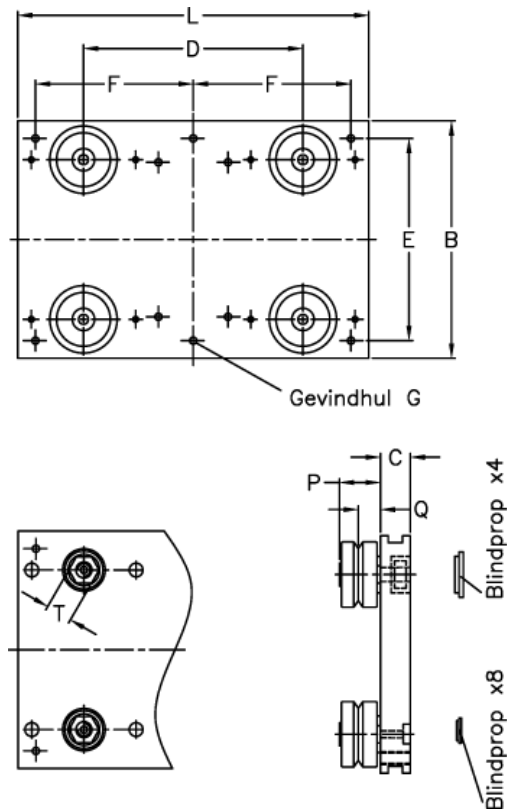

Article number: 057113025180100

Description: Hepco GV3 carriage AU 25 25 L180

Measures

B	= 80	K	= 18.0
C	= 11.50	L	= 180
d	= 120	P	= 16.6
E	= 65	Q	= 9.00
F	= 164	Threaded hole G = 4 x M6	
For bearing	= 25		
For slide	= S/NS 25		
H	= 78.5		